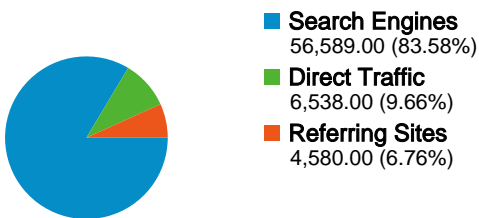

Traffic Sources Overview

Content Overview

Pages	Pageviews	% Pageviews
/	73,639	34.27%
/main.htm	35,458	16.50%
/accomm.htm	20,167	9.38%
/things.htm	16,916	7.87%
/accommodations.html	11,908	5.54%