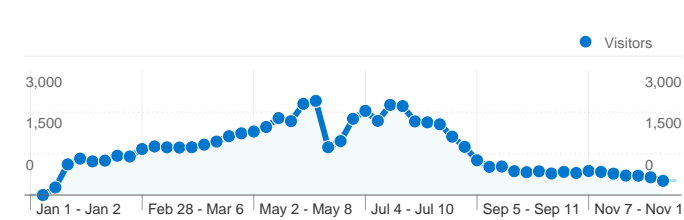

**Site Usage**

**67,707** Visits

**27.45%** Bounce Rate

**214,895** Pageviews

**00:02:58** Avg. Time on Site

**3.17** Pages/Visit

**75.83%** % New Visits

**Visitors Overview**

**Visitors**  
**51,357**

**Map Overlay**

**Traffic Sources Overview**

**Content Overview**

Pages	Pageviews	% Pageviews
/	73,639	34.27%
/main.htm	35,458	16.50%
/accomm.htm	20,167	9.38%
/things.htm	16,916	7.87%
/accommodations.html	11,908	5.54%

**51,357 people visited this site**

**67,707 Visits**

**51,357 Absolute Unique Visitors**

**214,895 Pageviews**

**3.17 Average Pageviews**

**00:02:58 Time on Site**

**27.45% Bounce Rate**

**75.83% New Visits**

**67,707 visits came from 120 countries/territories**

Site Usage

Country/Territory	Visits	Pages/Visit	Avg. Time on Site	% New Visits	Bounce Rate
<b>Visits</b> <b>67,707</b> % of Site Total: 100.00%	<b>Pages/Visit</b> <b>3.17</b> Site Avg: 3.17 (0.00%)	<b>Avg. Time on Site</b> <b>00:02:58</b> Site Avg: 00:02:58 (0.00%)	<b>% New Visits</b> <b>76.05%</b> Site Avg: 75.83% (0.28%)	<b>Bounce Rate</b> <b>27.45%</b> Site Avg: 27.45% (0.00%)	
Canada	55,924	3.23	00:03:03	75.67%	26.22%
United States	7,611	3.01	00:02:44	79.11%	30.85%
Germany	717	2.95	00:02:39	81.87%	32.64%
United Kingdom	672	3.05	00:02:41	79.76%	26.34%
Switzerland	425	1.91	00:00:58	38.82%	66.82%
Netherlands	222	2.99	00:01:53	80.18%	31.98%
Australia	195	2.68	00:02:26	82.05%	33.85%
Spain	136	2.82	00:03:00	69.85%	38.97%
Austria	124	2.77	00:02:45	91.13%	37.90%