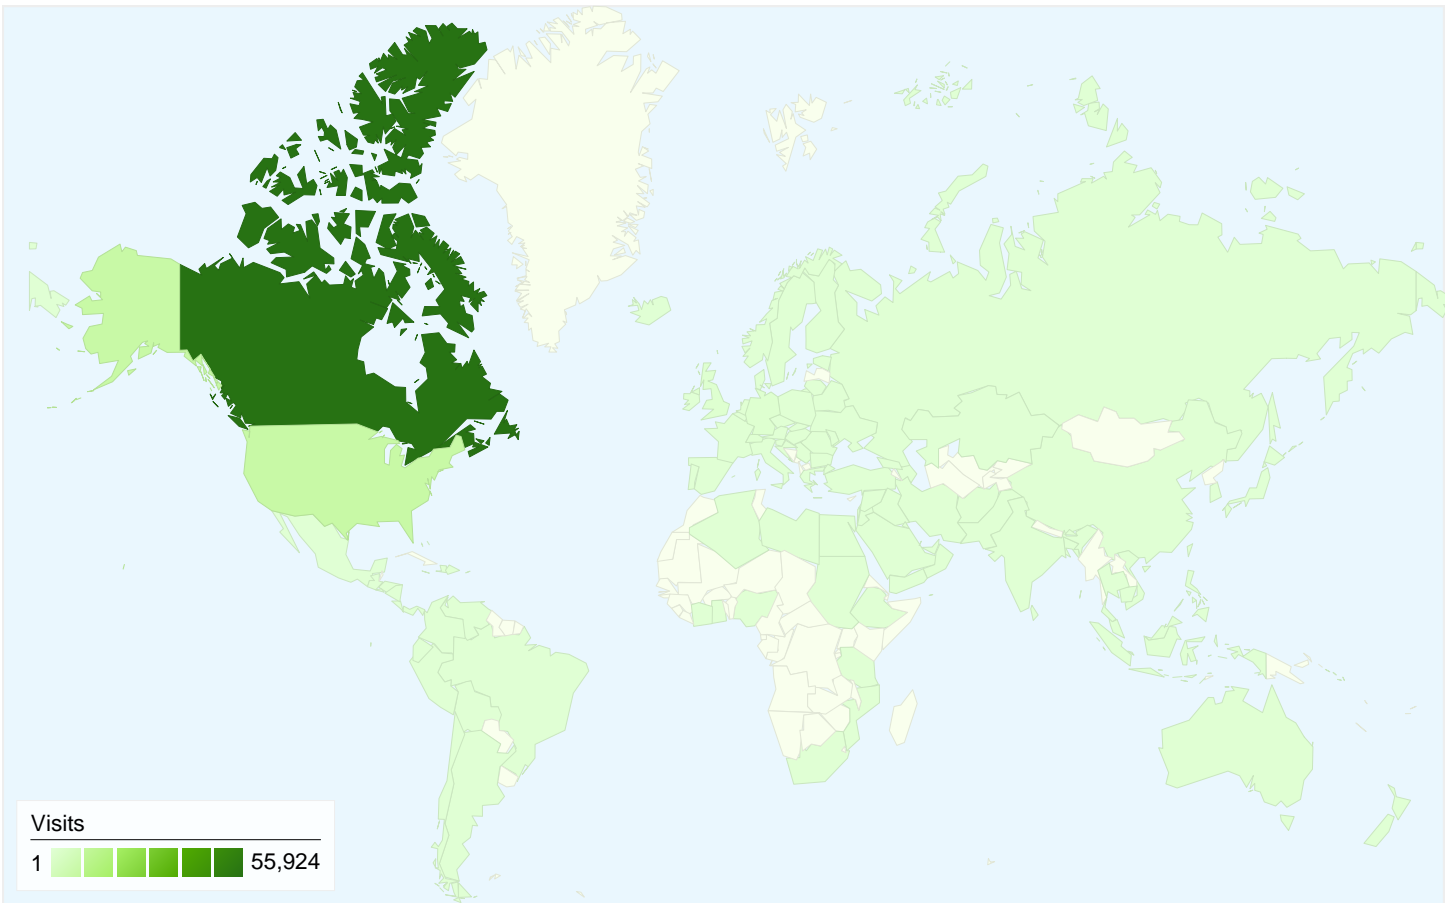

**Visitors**  
**51,357**

**Map Overlay**

**Traffic Sources Overview**

**Content Overview**

Pages	Pageviews	% Pageviews
/	73,639	34.27%
/main.htm	35,458	16.50%
/accomm.htm	20,167	9.38%
/things.htm	16,916	7.87%
/accommodations.html	11,908	5.54%

**51,357 people visited this site**

**67,707 Visits**

**51,357 Absolute Unique Visitors**

**214,895 Pageviews**

**3.17 Average Pageviews**

**00:02:58 Time on Site**

**27.45% Bounce Rate**

**75.83% New Visits**

All traffic sources sent a total of 67,707 visits

-  **9.66%** Direct Traffic
-  **6.76%** Referring Sites
-  **83.58%** Search Engines

- **Search Engines**  
56,589.00 (83.58%)
- **Direct Traffic**  
6,538.00 (9.66%)
- **Referring Sites**  
4,580.00 (6.76%)

**67,707 visits came from 120 countries/territories**

Site Usage

Country/Territory	Visits	Pages/Visit	Avg. Time on Site	% New Visits	Bounce Rate
<b>Visits</b> <b>67,707</b> % of Site Total: 100.00%	<b>Pages/Visit</b> <b>3.17</b> Site Avg: 3.17 (0.00%)	<b>Avg. Time on Site</b> <b>00:02:58</b> Site Avg: 00:02:58 (0.00%)	<b>% New Visits</b> <b>76.05%</b> Site Avg: 75.83% (0.28%)	<b>Bounce Rate</b> <b>27.45%</b> Site Avg: 27.45% (0.00%)	
Canada	55,924	3.23	00:03:03	75.67%	26.22%
United States	7,611	3.01	00:02:44	79.11%	30.85%
Germany	717	2.95	00:02:39	81.87%	32.64%
United Kingdom	672	3.05	00:02:41	79.76%	26.34%
Switzerland	425	1.91	00:00:58	38.82%	66.82%
Netherlands	222	2.99	00:01:53	80.18%	31.98%
Australia	195	2.68	00:02:26	82.05%	33.85%
Spain	136	2.82	00:03:00	69.85%	38.97%
Austria	124	2.77	00:02:45	91.13%	37.90%