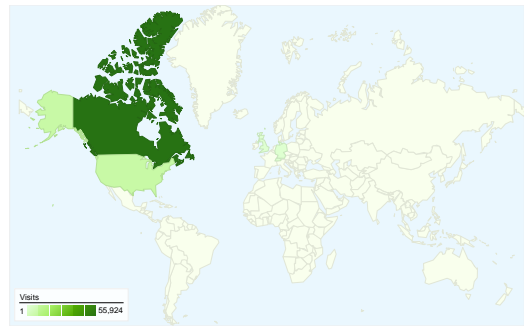

**Site Usage**

**67,707** Visits

**27.45%** Bounce Rate

**214,895** Pageviews

**00:02:58** Avg. Time on Site

**3.17** Pages/Visit

**75.83%** % New Visits

**Visitors Overview**

**Visitors**  
**51,357**

**Map Overlay**

**Traffic Sources Overview**

**Content Overview**

Pages	Pageviews	% Pageviews
/	73,639	34.27%
/main.htm	35,458	16.50%
/accomm.htm	20,167	9.38%
/things.htm	16,916	7.87%
/accommodations.html	11,908	5.54%

All traffic sources sent a total of 67,707 visits

-  **9.66%** Direct Traffic
-  **6.76%** Referring Sites
-  **83.58%** Search Engines

- **Search Engines**  
56,589.00 (83.58%)
- **Direct Traffic**  
6,538.00 (9.66%)
- **Referring Sites**  
4,580.00 (6.76%)

**67,707 visits came from 120 countries/territories**

Site Usage

Country/Territory	Visits	Pages/Visit	Avg. Time on Site	% New Visits	Bounce Rate
<b>Visits</b> <b>67,707</b> % of Site Total: 100.00%	<b>Pages/Visit</b> <b>3.17</b> Site Avg: 3.17 (0.00%)	<b>Avg. Time on Site</b> <b>00:02:58</b> Site Avg: 00:02:58 (0.00%)	<b>% New Visits</b> <b>76.05%</b> Site Avg: 75.83% (0.28%)	<b>Bounce Rate</b> <b>27.45%</b> Site Avg: 27.45% (0.00%)	
Canada	55,924	3.23	00:03:03	75.67%	26.22%
United States	7,611	3.01	00:02:44	79.11%	30.85%
Germany	717	2.95	00:02:39	81.87%	32.64%
United Kingdom	672	3.05	00:02:41	79.76%	26.34%
Switzerland	425	1.91	00:00:58	38.82%	66.82%
Netherlands	222	2.99	00:01:53	80.18%	31.98%
Australia	195	2.68	00:02:26	82.05%	33.85%
Spain	136	2.82	00:03:00	69.85%	38.97%
Austria	124	2.77	00:02:45	91.13%	37.90%